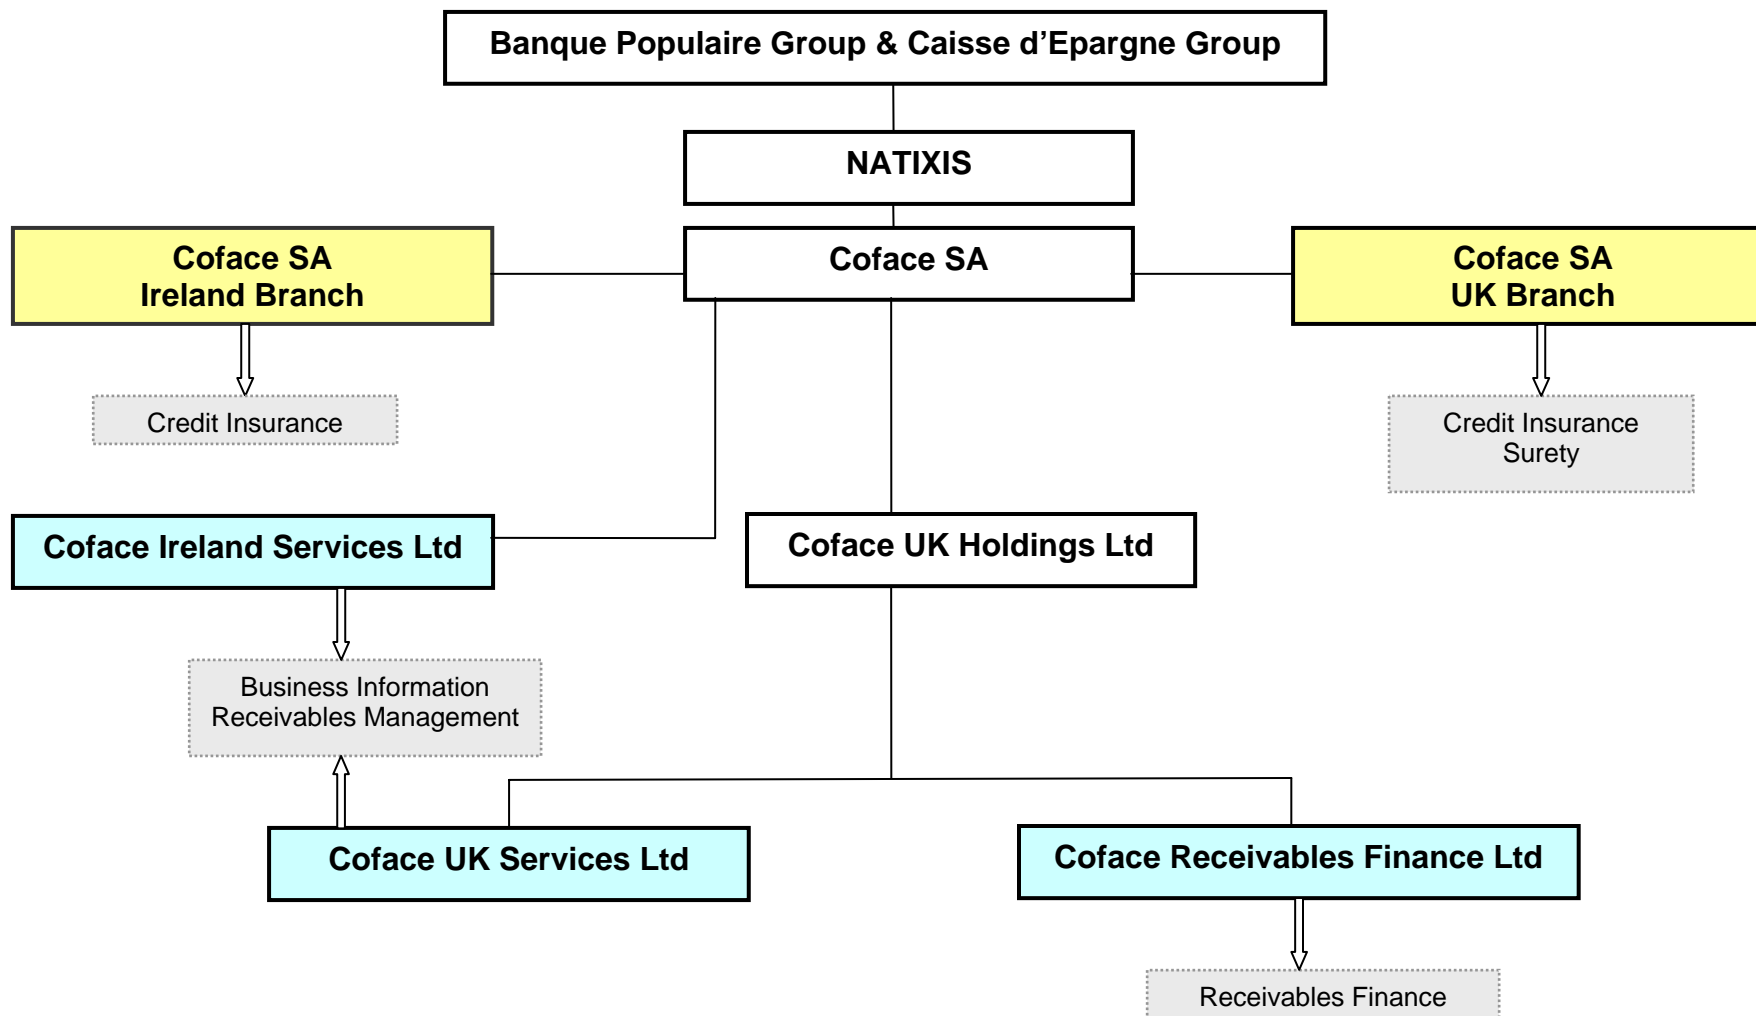

Coface UK and Ireland Platform – Structure & Business Lines 2007

NOTES

Entities in the yellow (Branch) and blue (Limited company) shaded boxes are those that are currently trading as part of the UK and Ireland platform. Parent company for Coface Ireland Services Ltd is Cofinpar, French holding company.

LEGAL AND REGULATORY STATUS

Coface is registered in England and Wales number BR001974/FC017117 at 15 Appold Street London EC2A 2DL, United Kingdom.

Coface UK is a branch of the French company Compagnie Française d'Assurance pour le Commerce Extérieur (COFACE) Société Anonyme. Coface UK is authorised in France by the 'l'Autorité de Contrôle des Assurances et des Mutuelles' (ACAM) and regulated by the Financial Services Authority for the conduct of UK business.